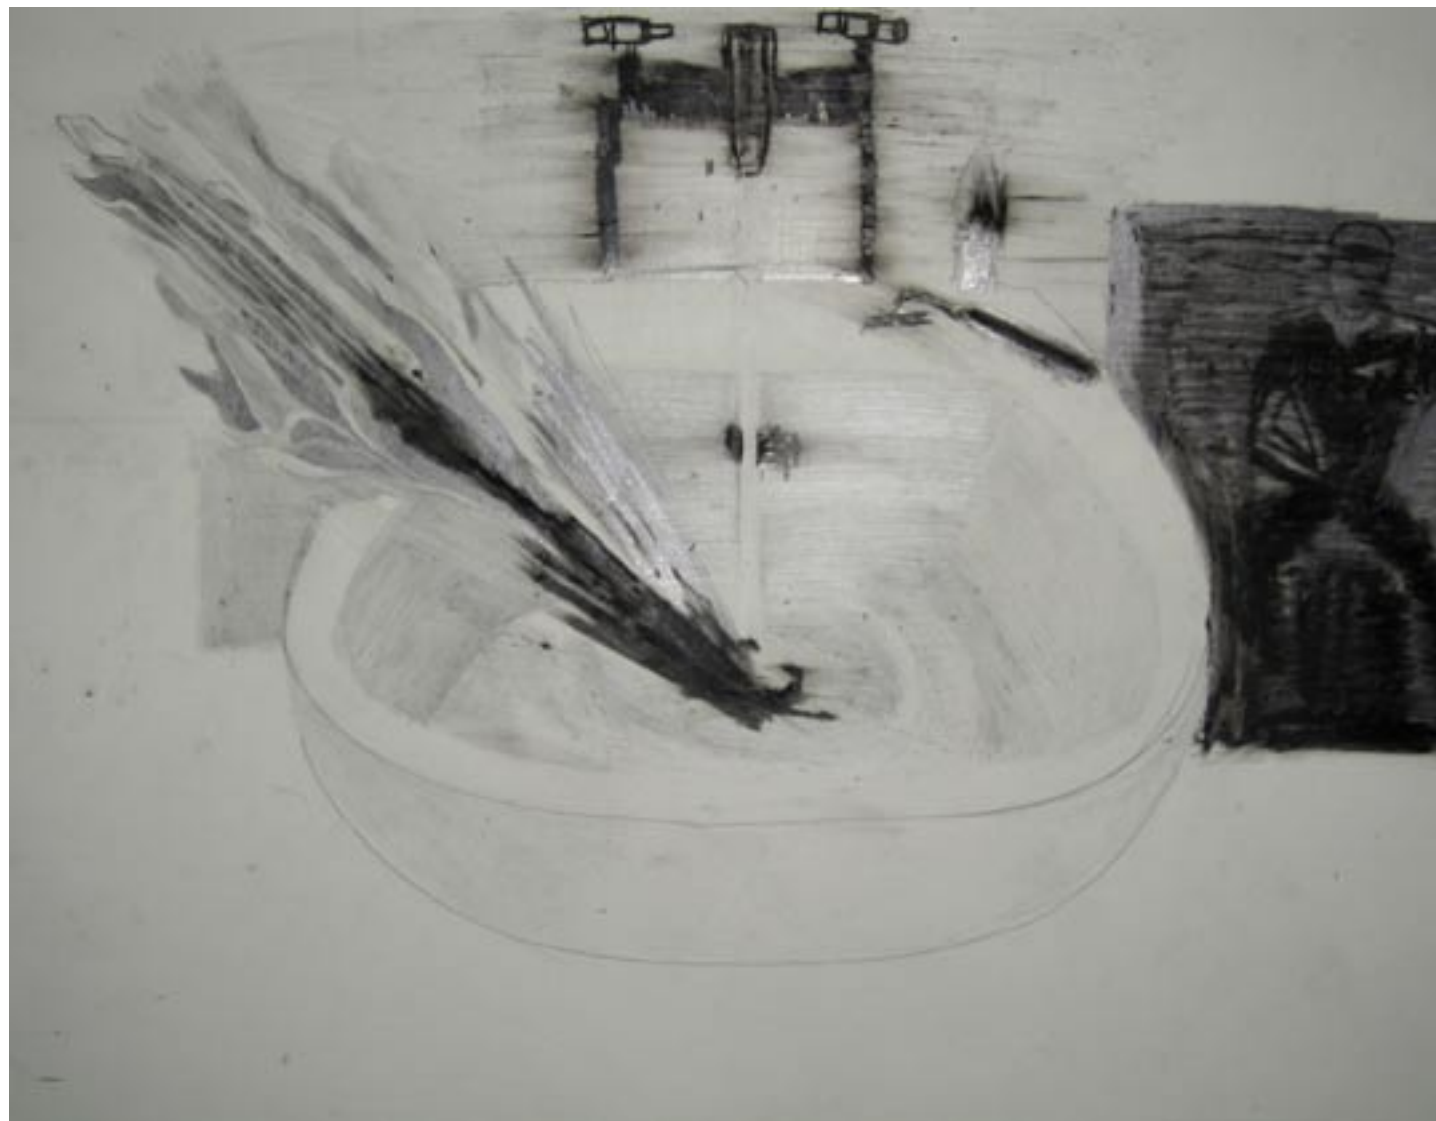

DRAWINGS PENCIL AND BLACK PEN ON PAPER, 33CM X 45CM, 2005